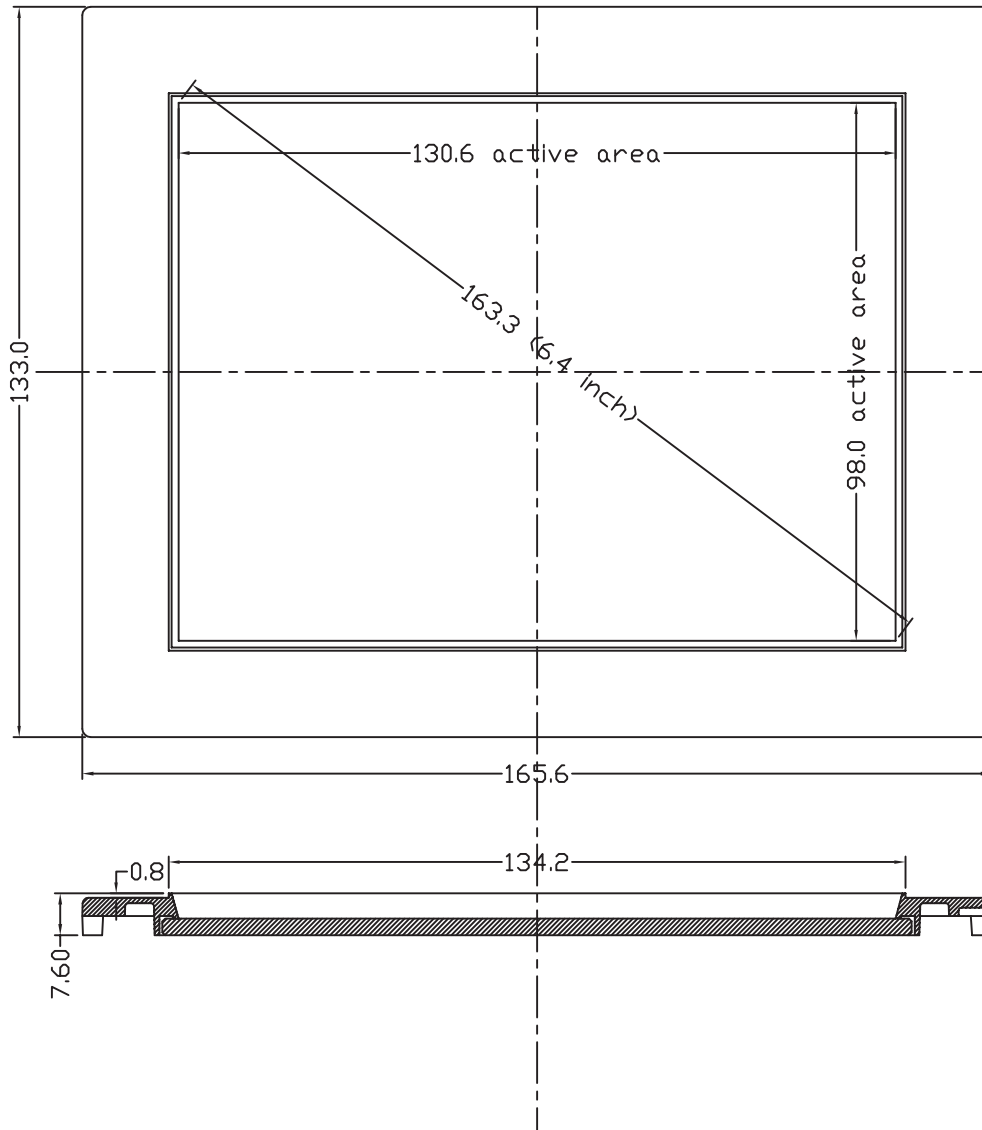

6
5
4
3
2
1

I H G F E D C B A

Usb Connector Cable
30 centimetre

IRTOUCH S Y S T E M S		BEIJING IRTOUCH SYSTEMS CO., LTD.		EXPLODE No:	Rev: A	PROJECTION ⊕ ↗
MATERIAL:	DO NOT SCALE DRAWING ALL DIMENSIONS ARE MM TOLERANCE: LINEAR TOL: .X=±1.0 .XX=±0.5 ANGULAR TOL: =±1.0°	PART No: E64			DRAW No:	
FINISH:		PART NAME: Touchscreen for 6.4" lcd(USB port)			SCALE: 1:1	
ACTION:	DESIGNER:	CHECKED:	APPROVED:	SHEET 1 OF 1		A4
	DATE:	DATE:	DATE:			