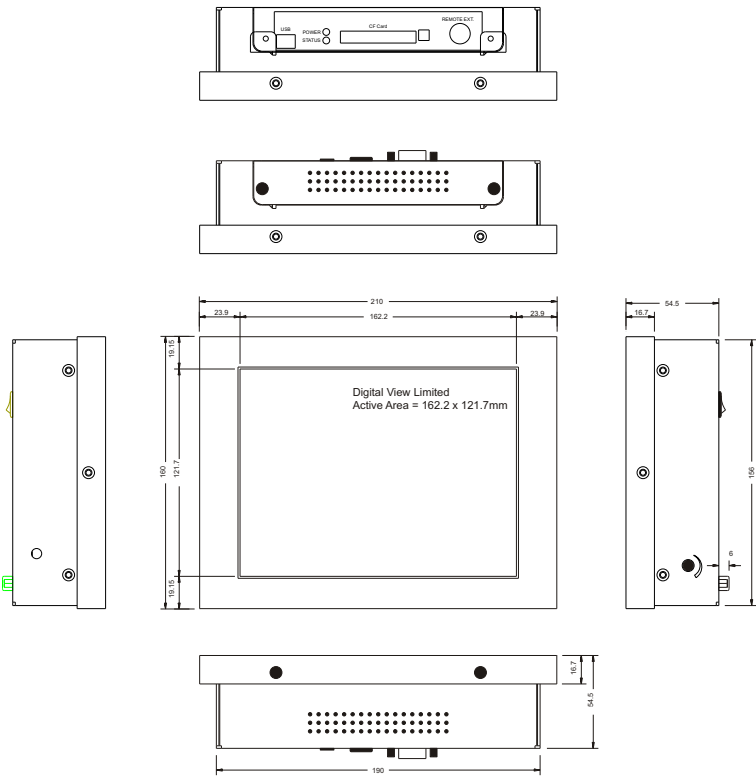

Ordering Information

Part No.	Model	Description
5869510-00	VF-080-T	VF-080 with 8-segment Touch
5869520-00	VF-080-R	VF-080 with RS-232
5869530-00	VF-080-TR	VF-080 with 8-segment Touch & RS-232

Enclosure Color : Black

SPECIFICATION

Playable Format

MPEG-1 video (Video-CD), MPEG-2 video (DVD), MPEG-4
MPEG still picture, MP3 audio, JPEG picture

Storage

CompactFlash card : Type 1/2

Panel Information

Screen size : 8" (Diagonal)
Active area : 162.2(H) x 121.7(V)
Max. Resolution : 640(H) x 480(V)
Brightness : 400 cd/m²
Contrast ratio : 250 : 1
Viewing angle : 130°(H) 120°(V)

Video Resolution

Low resolution : 352 x 288 pixels (PAL)
: 352 x 240 pixels (NTSC)
High resolution : 720 x 576 pixels (PAL)
: 720 x 480 pixels (NTSC)
Still picture : 704 x 576 pixels (PAL)
: 704 x 480 pixels (NTSC)

Audio Output

Internal speakers (2W), Stereo headphone jack

Playback Functions

Standard playback : Play, Stop, Pause, Repeat, Previous,
Next Track, Volume
Programmable playback : Loop, Auto and Program mode

Options

1. Touch Screen (8 segmented touch)
2. Barcode scanner (RS-232 port)*
3. Motion Sensor *

*Custom made enclosure is required

Power

Power input : 12V DC, 4A typical
Power consumption : 48W

Environmental

Operating temperature : 0°C to 50°C
Relative humidity : 5%-95% relative humidity, (Non-condensing)

Dimension

Dimension (W x D x H) : 210 x 54.5 x 160 mm

Weight

Weight (net) : 2.5kg

Brand names belong to their respective owners. Specifications subject to change without notice. April 2007

ASIA

Digital View Ltd.
19th floor Tai Tung Building
8 Fleming Road
Wanchai, Hong Kong

Tel: (852) 2861 3615
Fax: (852) 2520 2987
Email: sales@digitalview.com

USA

Digital View Inc.
18440 Technology Drive
Building 130
Morgan Hill, CA 95037
USA

Tel: (1) 408-782-7773
Fax: (1) 408-782-7883
Email: sales@digitalview.com

EUROPE

Digital View Ltd.
6 Marylebone Passage,
London, W1W 8EX,
UK

Tel: +44 20-7631-2150
Fax: +44 20-7631-2156
Email: sales@digitalview.com

Please visit our web site for more information: www.digitalview.com