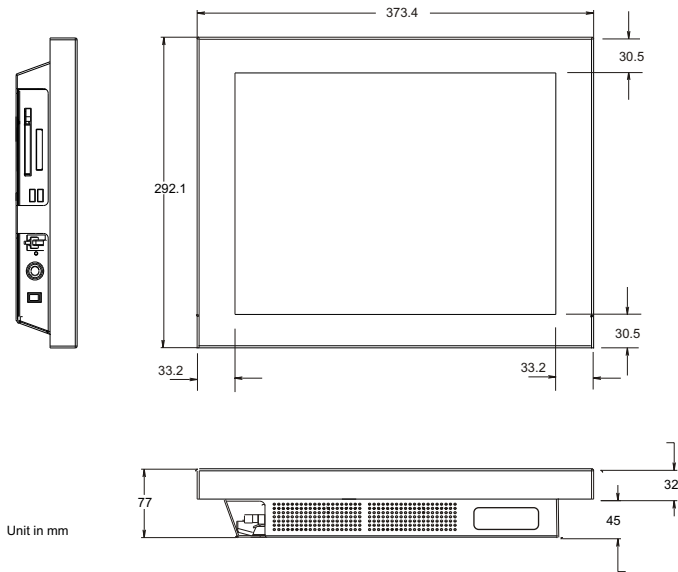

Ordering Information

Part No.	Model	Description
5868915-10	VF-150-T	VF-150 with 8-segment Touch
5869422-10	VF-150-BC	VF-150 with Barcode Scanner
5869432-10	VF-150-TBC	VF-104 with 8-segment Touch & Scanner
5869424-10	VF-150-A	VF-150 with Analog Touch

Enclosure Color : Silver grey

SPECIFICATION

Playable Format

MPEG-1 video (Video-CD), MPEG-2 video (DVD), MPEG-4
MPEG still picture, MP3 audio, JPEG picture

Storage

CompactFlash card : Type 1/2

Panel Information

Screen size : 15" (Diagonal)
Active area : 304(H) x 228(V)
Max. Resolution : 1024(H) x 768(V)
Brightness : 250 cd/m²
Contrast ratio : 400 : 1
Viewing angle : 120°(H) 100°(V)

Video Resolution

Low resolution : 352 x 288 pixels (PAL)
: 352 x 240 pixels (NTSC)
High resolution : 720 x 576 pixels (PAL)
: 720 x 480 pixels (NTSC)
Still picture : 704 x 576 pixels (PAL)
: 704 x 480 pixels (NTSC)

Audio Output

Internal speakers (2W), Stereo headphone jack

Playback Functions

Standard playback : Play, Stop, Pause, Repeat, Previous,
Next Track, Volume
Programmable playback : Loop, Auto and Program mode

Options

1. Touch Screen (8 segmented touch or analog touch)
2. Barcode scanner (RS-232 port)

Power

Power input : 12V DC, 2A typical
Power consumption : 24W

Environmental

Operating temperature : 0°C to 50°C
Relative humidity : 5%-95% relative humidity, (Non-condensing)

Dimension

Dimension (W x D x H) : 373.4mm x 77mm x 292.1mm

Weight

Weight (net) : 4kg

Brand names belong to their respective owners. Specifications subject to change without notice. April 2007

ASIA

Digital View Ltd.
19th floor Tai Tung Building
8 Fleming Road
Wanchai, Hong Kong

Tel: (852) 2861 3615
Fax: (852) 2520 2987
Email: sales@digitalview.com

USA

Digital View Inc.
18440 Technology Drive
Building 130
Morgan Hill, CA 95037
USA

Tel: (1) 408-782-7773
Fax: (1) 408-782-7883
Email: sales@digitalview.com

EUROPE

Digital View Ltd.
6 Marylebone Passage,
London, W1W 8EX,
UK

Tel: +44 20-7631-2150
Fax: +44 20-7631-2156
Email: sales@digitalview.com

Please visit our web site for more information: www.digitalview.com