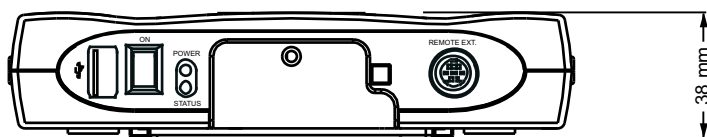

SPECIFICATIONS:

- 165.6mm(W) x 107mm(D) x 38mm(H)
- Weight : 250g
- DC 12V input, 500mA
- Operating Temp. 0 deg C to 50 deg C
- Aux power out (12V and 5V)
- LED indicators (Power and Status)
- One com port (RJ-11)
- VESA standard wall mount plate

The ViewStream 300 is designed for the playback of MPEG-1, 2, & 4, JPEG, and MP3 files on video monitors in commercial environments. The files are stored and played directly from a solid state Compact Flash memory card.

The small footprint comes in a elegant rugged housing with an easy-to-install (VESA) mount plate, and Compact Flash door with security screw.

SUMMARY:

- Supports HD output still images (1280x960) on YPbPr
- Composite/S-Video/VGA/YPbPr video
- MPEG-1/2/4, JPEG, and MP3
- Supports Compact Flash up to 8GB
- USB Update
- Audio out "Line out" or "Speaker out" mode
- Supports external 16-button connection
- Supports command control on RS-232 port
- Firmware upgrade through CF card
- Barcode scan support
- Data logging

ViewStream 300
Part Number: 587160000-3
Model Number: VS-300

ASIA

Digital View Ltd.
19th Floor Tai Tung Building
8 Fleming Road
Wanchai, Hong Kong

tel: (852) 2861 3615
fax: (852) 2520 2987

hksales@digitalview.com

USA

Digital View Inc.
18440 Technology Drive,
Building 130
Morgan Hill, CA 95037

tel: (1) 408-782-7773
fax: (1) 408-782-7883

ussales@digitalview.com

EUROPE

Digital View Ltd.
6 Marylebone Passage
London,
W1W 8EX

tel: +44 (0)207631 2150
fax: +44 (0)207631 2156

uksales@digitalview.com

www.braemac.co.uk. sales@braemac.co.uk Tel: 01925 419090. Fax: 01925 419091

ViewStream™ 300

Give your Brand or Product:
Attraction / Differentiation / Enhanced Image