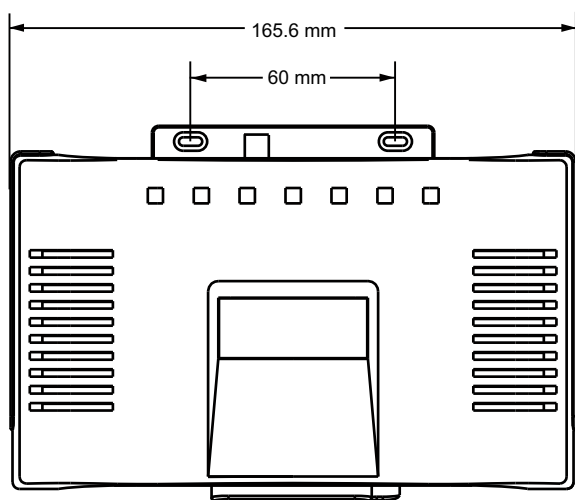

SPECIFICATIONS:

- 165.6mm(W) x 107mm(D) x 38mm(H)
- Weight : 250g
- DC 12V input, 500mA
- Operating Temp. 0 deg C to 50 deg C
- Aux power out (12V and 5V)
- LED indicators (Power and Status)
- One com port (RJ-11)
- VESA standard wall mount plate

The ViewStream 300 is designed for the playback of MPEG-1, 2, & 4, JPEG, and MP3 files on video monitors in commercial environments. The files are stored and played directly from a solid state Compact Flash memory card.

The small footprint comes in a elegant rugged housing with an easy-to-install (VESA) mount plate, and Compact Flash door with security screw.

SUMMARY:

- Supports HD output still images (1280x960) on YPbPr
- Composite/S-Video/VGA/YPbPr video
- MPEG-1/2/4, JPEG, and MP3
- Supports Compact Flash up to 8GB
- USB Update
- Audio out "Line out" or "Speaker out" mode
- Supports external 16-button connection
- Supports command control on RS-232 port
- Firmware upgrade through CF card
- Barcode scan support
- Data logging

ViewStream 300
Part Number: 587160000-3
Model Number: VS-300

ASIA

Digital View Ltd.
19th Floor Tai Tung Building
8 Fleming Road
Wanchai, Hong Kong

tel: (852) 2861 3615
fax: (852) 2520 2987

hksales@digitalview.com

USA

Digital View Inc.
18440 Technology Drive,
Building 130
Morgan Hill, CA 95037

tel: (1) 408-782-7773
fax: (1) 408-782-7883

ussales@digitalview.com

EUROPE

Digital View Ltd.
6 Marylebone Passage
London,
W1W 8EX

tel: +44 (0)207631 2150
fax: +44 (0)207631 2156

uksales@digitalview.com

www.braemac.co.uk. sales@braemac.co.uk Tel: 01925 419090. Fax: 01925 419091

ViewStream™ 300

Give your Brand or Product:
Attraction / Differentiation / Enhanced Image