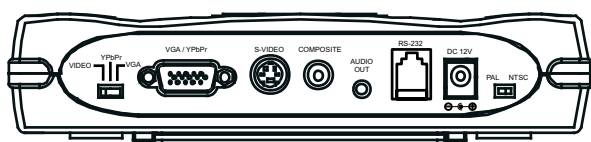

SPECIFICATIONS:

- 165.6mm(W) x 107mm(D) x 38mm(H)
- Weight : 250g
- DC 12V input, 500mA
- Operating Temp. 0 deg C to 50 deg C
- Aux power out (12V and 5V)
- LED indicators (Power and Status)
- One com port (RJ-11)
- VESA standard wall mount plate

The ViewStream 300 is designed for the playback of MPEG-1, 2, & 4, JPEG, and MP3 files on video monitors in commercial environments. The files are stored and played directly from a solid state Compact Flash memory card.

The small footprint comes in a elegant rugged housing with an easy-to-install (VESA) mount plate, and Compact Flash door with security screw.

SUMMARY:

- Supports HD output still images (1280x960) on YPbPr
- Composite/S-Video/VGA/YPbPr video
- MPEG-1/2/4, JPEG, and MP3
- Supports Compact Flash up to 8GB
- USB Update
- Audio out "Line out" or "Speaker out" mode
- Supports external 16-button connection
- Supports command control on RS-232 port
- Firmware upgrade through CF card
- Barcode scan support
- Data logging

ViewStream 300
Part Number: 587160000-3
Model Number: VS-300

ASIA

Digital View Ltd.
19th Floor Tai Tung Building
8 Fleming Road
Wanchai, Hong Kong

tel: (852) 2861 3615
fax: (852) 2520 2987

hksales@digitalview.com

USA

Digital View Inc.
18440 Technology Drive,
Building 130
Morgan Hill, CA 95037

tel: (1) 408-782-7773
fax: (1) 408-782-7883

ussales@digitalview.com

EUROPE

Digital View Ltd.
6 Marylebone Passage
London,
W1W 8EX

tel: +44 (0)207631 2150
fax: +44 (0)207631 2156

uksales@digitalview.com

www.braemac.co.uk. sales@braemac.co.uk Tel: 01925 419090. Fax: 01925 419091

ViewStream™ 300

Give your Brand or Product:
Attraction / Differentiation / Enhanced Image