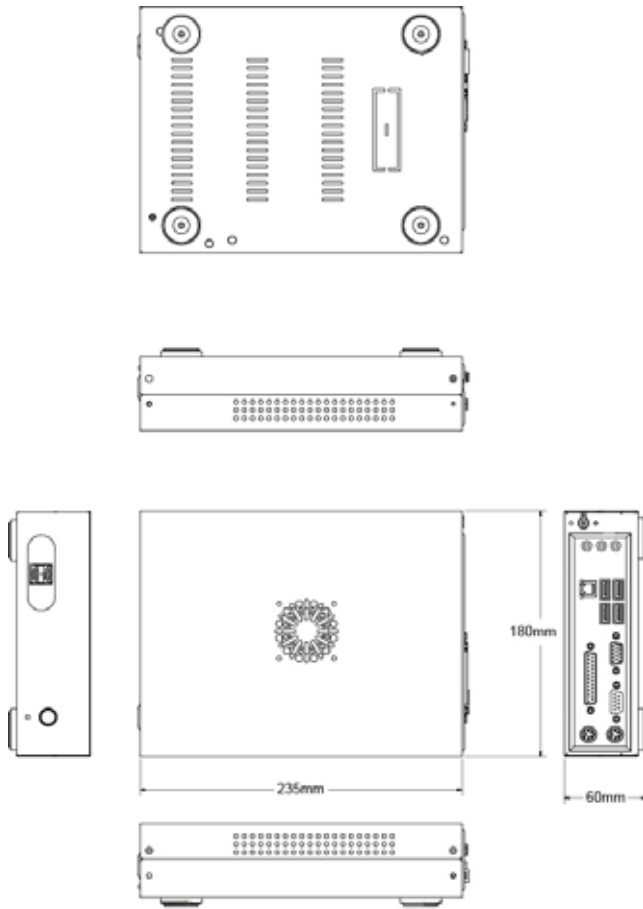

Ordering Information

Part No.	Model
586003000-3	ViewStream 400

SPECIFICATION

Playable Format

Video : MPEG-1 (352x288, PAL, 25fps)
: MPEG-1 (352x240, NTSC, 29.97fps)
: MPEG-2 (720x576, PAL, 25fps)
: MPEG-2 (720x480, NTSC, 29.97fps)
: MPEG-2 (1280x720)*
: MPEG-4 (720x576, PAL, 25fps)
: MPEG-4 (720x480, NTSC, 29.97fps)
JPEG : 1280 x 720 resolution
Audio : 44.1kHz Stereo, 224kbit/s
Codec : MPEG-1, MPEG-2 (.mpg)
: MPEG-4 (.mpg)
: JPEG (.jpg)

Storage Capacity

120G SATA Hard drive

Video Output

VGA

Line Out

Stereo Phone jack

Playback Functions

Programmable playback : Loop, Auto and Program mode

External I/O Ports

RS-232 port
USB ports (USB Host for content update)

Power

Power input : 12V DC, 4A typical
Power consumption : 27W

Environmental

Operating temperature : 0°C to 50°C
Relative humidity : 5%-95% relative humidity,
(Non-condensing)

Dimension

Dimension (W x D x H) : 180mm x 235mm x 60mm

Weight

Weight (net) : 1.2kg

* Suggested MPEG-2 encoding bitrate is 12Mb/s

ASIA

Digital View Ltd.
16th floor Millennium City 3
370 Kwun Tong Road
Kwun Tong, Hong Kong
Tel: (852) 2861 3615
Fax: (852) 2520 2987
Email: hksales@digitalview.com

USA

Digital View Inc.
18440 Technology Drive
Building 130
Morgan Hill, CA 95037
USA
Tel: (1) 408-782-7773
Fax: (1) 408-782-7883
Email: ussales@digitalview.com

EUROPE

Digital View Ltd.
6 Marylebone Passage,
London, W1W 8EX,
UK
Tel: +44 20-7631-2150
Fax: +44 20-7631-2156
Email: uksales@digitalview.com

Please visit our web site for more information: www.digitalview.com